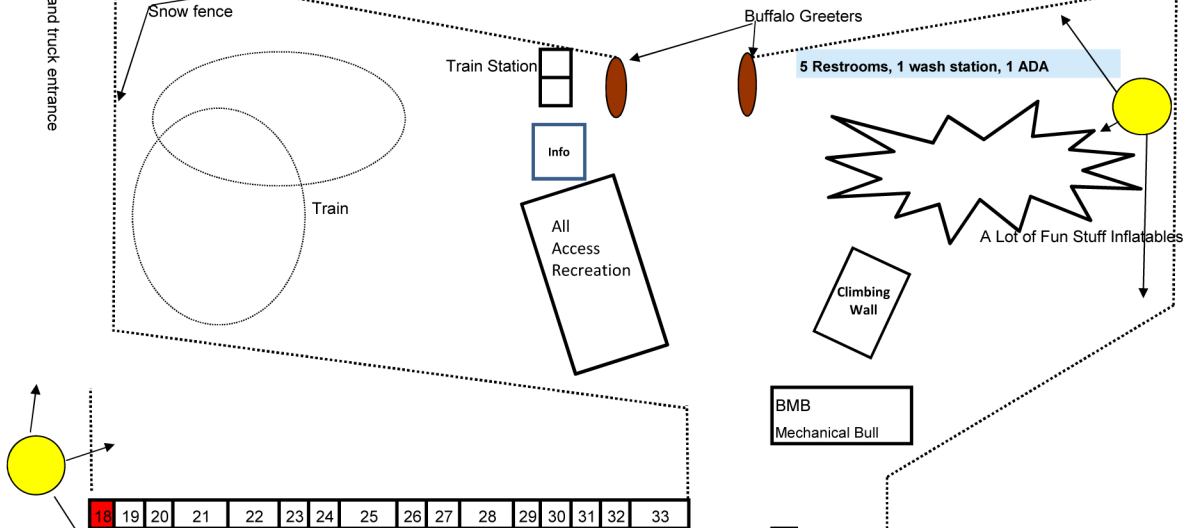

2011 Antelope Island Stampede Festival Map

White Rock Bay

Vendor and truck entrance

General Public Parking

Vendor and truck entrance

VIP TENT

Professional Balloon launch/kiter area--

Generator

5 Restrooms, 1 wash station, 1 ADA

Light

- 1 Brain Freeze Snowies
- 2 Nutcracker Sweets
- 3 Bangkok Garden
- 4 Texas Smoke Turkey Legs
- 5 Nyce-Yce
- 6 Roosters, Bud Lite, Golden Beverage
- 7 A Wind of Change
- 8 Korny Guys Kettle Corn
- 9 Pauni Island Grill
- 10 Famous Fry Bread
- 11 Feather Mania and Glitter Glam
- 12 Scentsy
- 13 Fausto Gachimeul
- 14 Holy Smoke
- 15 Teriyake
- 16 Marie Callenders
- 17 Papa Murphy's Pizza
- 18 Red Cross
- 19 Diamond Wireless
- 20 Sweet Cloud Cotton Candy
- 21 AZ Magnetic Jewlrly
- 22 Red Duck Delights
- 23 Bravo's Body Art
- 24 Artesania Del Peru
- 25 Typsy Gypsies
- 26 Winder Farms
- 27 Best Fry Bread & Navajo Taco
- 28 Main Events Concessions and Catering
- 29 Sheets & Style
- 30 Pinoy Accent
- 31 Trudie's Poppin' Johnny Ice Cream
- 32 Face Painting Paradise
- 33 American Family Insurance/Livingstons

N
E

3 Restrooms, 1 wash station