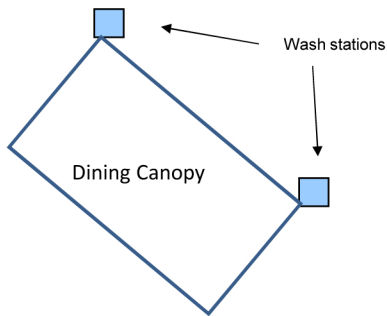

2011 Antelope Island Stampede Festival Map

White Rock Bay

Vendor and truck entrance

General Public Parking

Vendor and truck entrance

VIP TENT

Professional Balloon launch/kiter area--

Generator